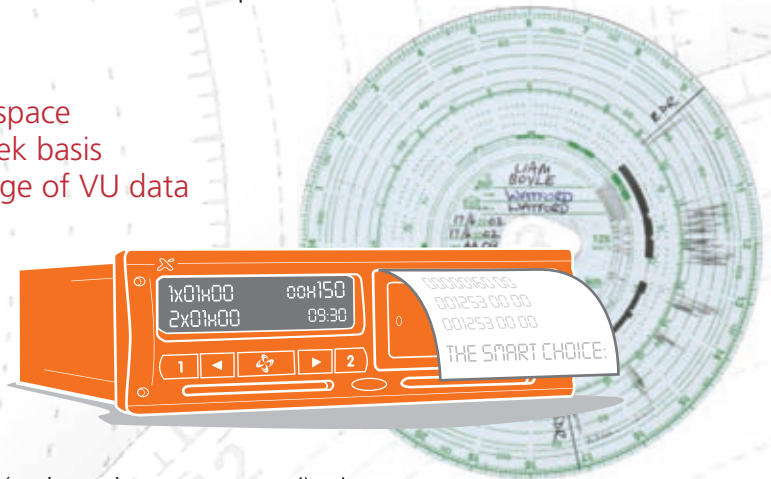

Benefits of Smartanalysis

- You are NOT required to purchase website space
- We do not CHARGE on a per-driver-per-week basis
- NO CHARGE for processing or for the storage of VU data
- FREE telephone support
- NO CHARGE for additional depots
- NO CONTRACT to be signed
- We do not use direct debits for PAYMENT

What does Smartanalysis cost?

- Digital records – 25p plus vat
- Analogue charts – 41p plus return postage (unless depot scanned) plus vat
- There are no other hidden charges

Sign up to RHA Smartanalysis NOW

Please complete your details below to sign up for RHA Smartanalysis and fax to 01733 332349

Mr/Ms/Mrs..... First name.....Surname.....

Email address.....Tel.....

Company name..... Address .....

Postcode.....(additional depots can be set up, if required, once you are registered)

Tel: 01733 261131

www.rha.uk.net/tachograph

Fax: 01733 332349