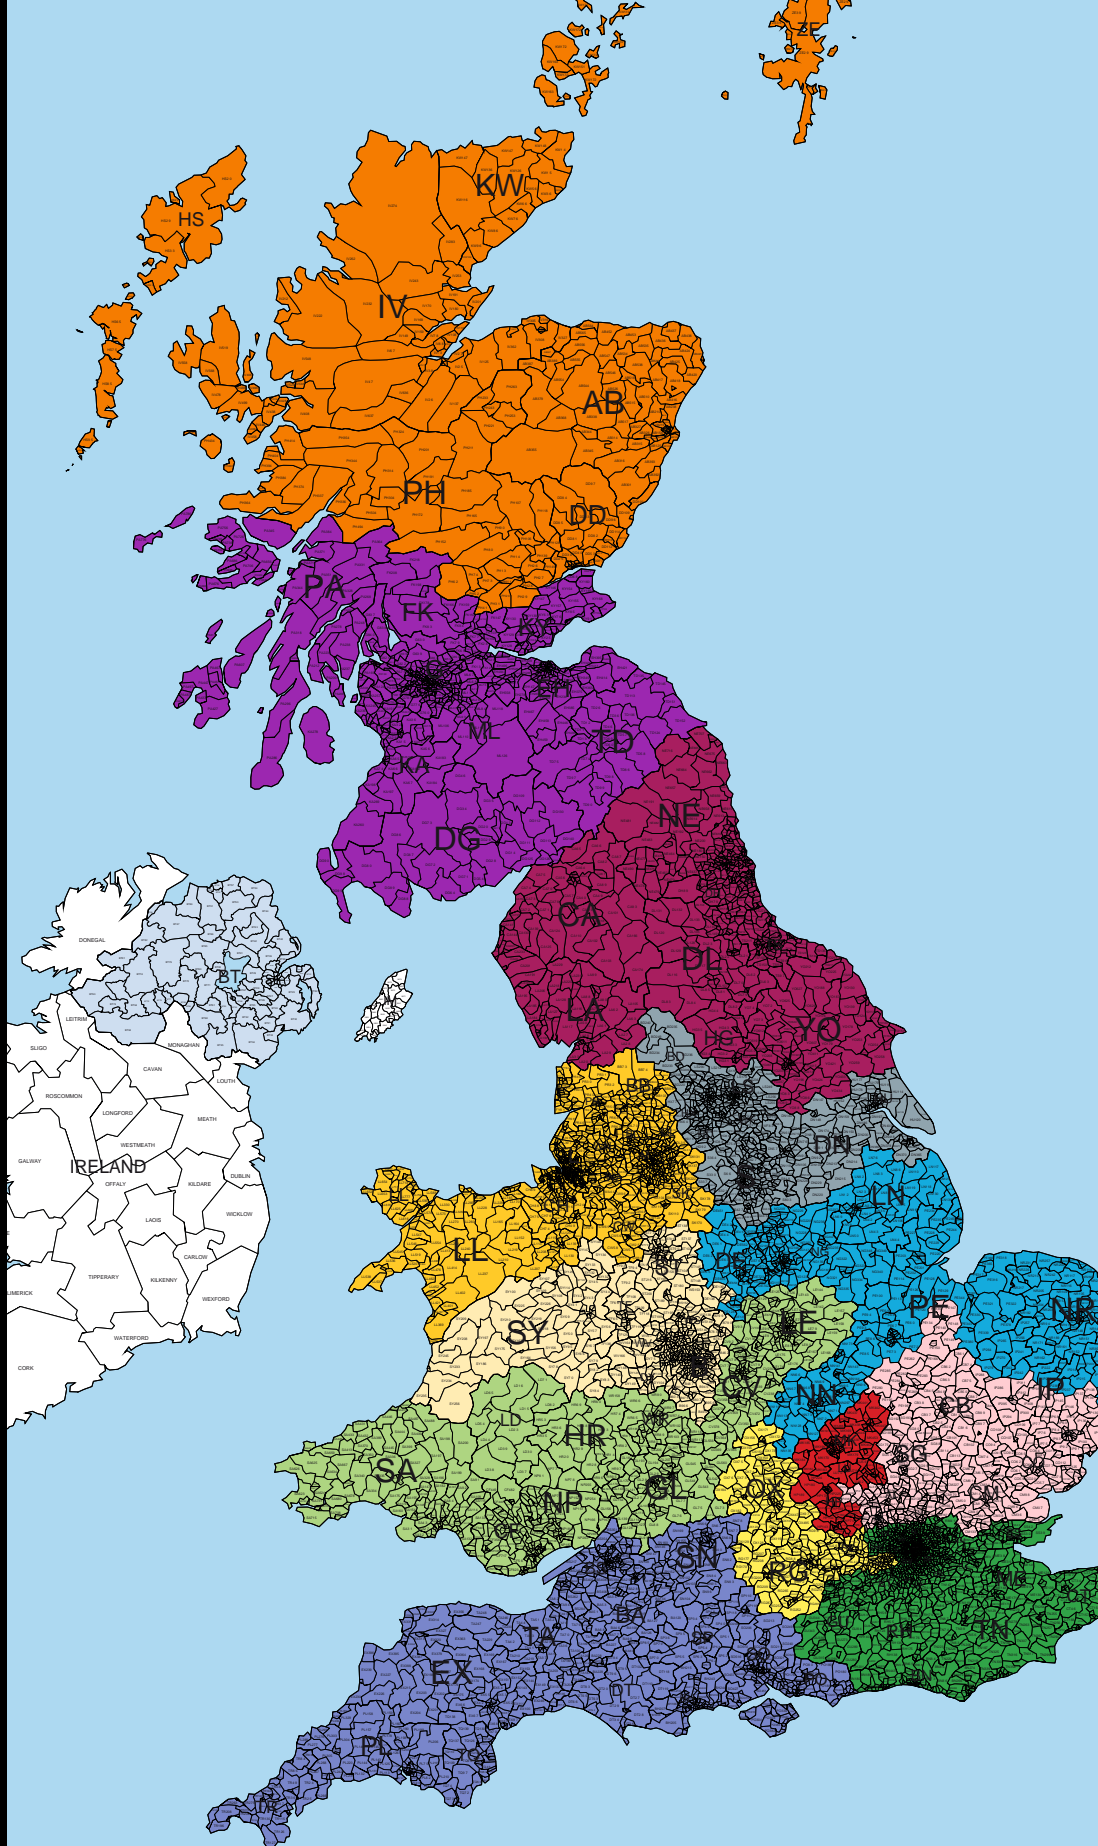

# RHA Area Manager Sector Map

Area Manager	
<span style="color: #FFC0CB;">■</span>	Tom Cornwell t.cornwell@rha.uk.net 07841518663
<span style="color: #FF0000;">■</span>	Linda White l.white@rha.uk.net 07979531455
<span style="color: #00B0F0;">■</span>	Philip Scotney p.scotney@rha.uk.net 07929366067
<span style="color: #008000;">■</span>	Graham Pask g.pask@rha.uk.net 07979531466
<span style="color: #800080;">■</span>	Louise Moules l.moules@rha.uk.net 07826938322
<span style="color: #FF8C00;">■</span>	Sharon Cummings s.cummings@rha.uk.net 07927564318
<span style="color: #FFFF00;">■</span>	Rhys Williams r.williams@rha.uk.net 07789397762
<span style="color: #4169E1;">■</span>	Simon Higgins s.higgins@rha.uk.net 07979531480
<span style="color: #90EE90;">■</span>	Will Salked w.salked@rha.uk.net 07841518667
<span style="color: #FFD700;">■</span>	Simon Priest s.priest@rha.uk.net 07979531478
<span style="color: #FFA500;">■</span>	Rachel Binns r.binns@rha.uk.net 07841518668
<span style="color: #A9A9A9;">■</span>	Paula Boland p.boland@rha.uk.net 07934295941
<span style="color: #8B0000;">■</span>	Darren Lomax d.lomax@rha.uk.net 07979531474
<span style="color: #ADD8E6;">■</span>	John Martin j.martin@rha.uk.net 07778966287

©2020 - www.gbmaps.com

GBMaps.com has made every effort to ensure this map is free of errors but does not warrant the map or its features are either spatially or temporally accurate or fit for a particular use. GBMaps.com provides no warranties, expressed or implied, including the warranty of merchantability or fitness for a particular purpose, accompanying this product. However, notification of any errors will be appreciated - 1603308745. Copyright GBMaps.com - 2020